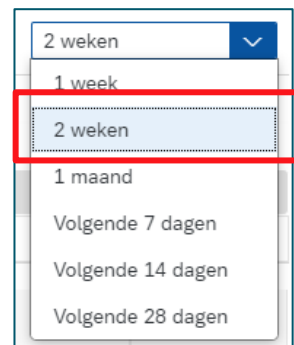

My team calendar

- Kies de gewenste weergave in het vervolgkeuzemenu