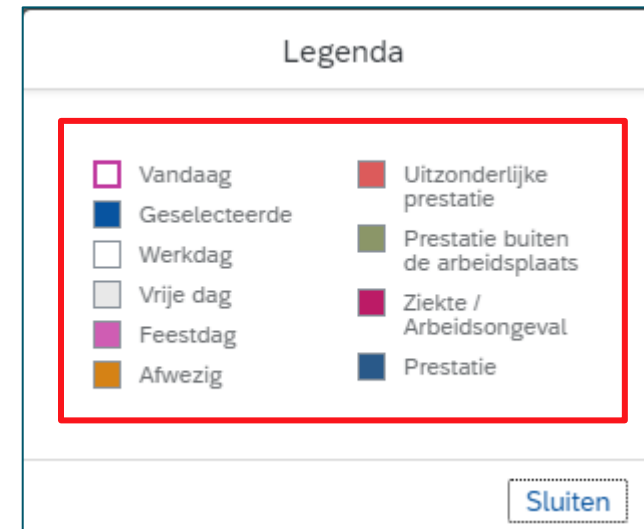

My team calendar

- Scherm zichtbaar voor de chef (N)
 - Tabblad « Mijn team » : zichtbaarheid van de teamleden
 - Details van diensten zijn zichtbaar ([zie dia 11](#))

The screenshot displays the 'Mijn teamkalender' interface. At the top, there is a navigation bar with a back arrow, the BO SA logo, and the title 'Mijn teamkalender'. Below this, there are two tabs: 'Mijn collega's' and 'Mijn team', with the latter being selected and highlighted with a red box. The main area shows a weekly calendar for the week of February 13-19, 2023. The days are labeled 'ma' (13), 'di' (14), 'wo' (15), 'do' (16), and 'vr' (17). Below the calendar grid, the names of team members are listed: Julien, Laetitia, Benoit, and Stephane. Each name is followed by a row of colored bars representing their schedule for each day. For example, Julien has 'Incidenteel telewerk' on Monday and Friday, and 'Dienstopdracht binnen de o' on Tuesday and Wednesday. Stephane has 'Incidenteel telewerk' on Monday, Wednesday, and Thursday, and 'Werfbezoeken' and 'Dienstopdracht binnen de o' on Friday. The 'Werfbezoeken' and 'Dienstopdracht binnen de o' bars for Stephane on Friday are highlighted with a red box.

My team calendar

- Kies de gewenste periode op de kalender

My team calendar

- Kies de gewenste weergave in het vervolgkeuzemenu

My team calendar

- Kalenderlegende

My team calendar

- Bekijk de details van de secties door op het label te klikken
- **Alleen zichtbaar voor de chef**