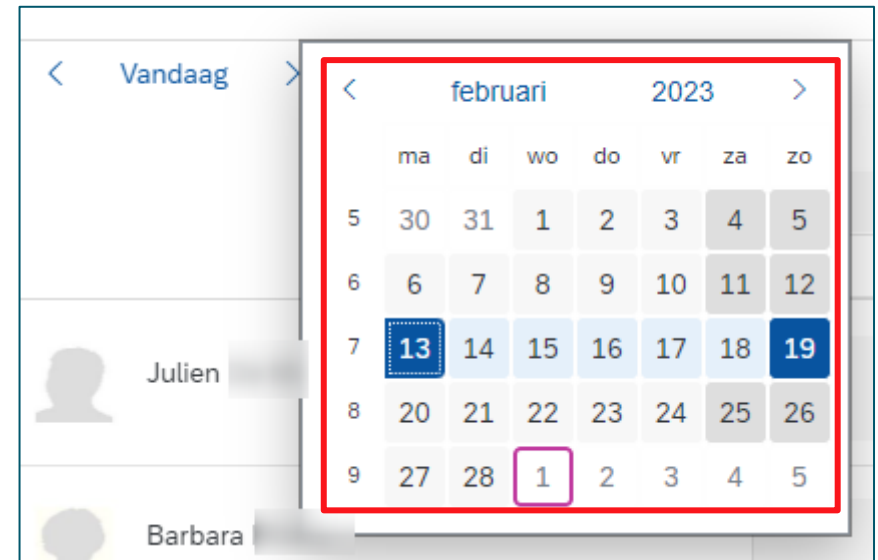

My team calendar

- Kies de gewenste periode op de kalender