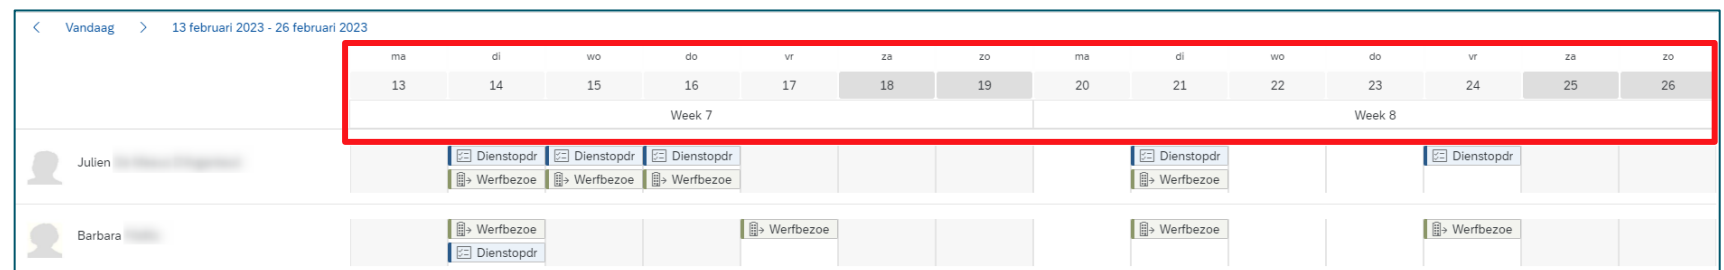

My team calendar

- Kies de gewenste weergave in het vervolgkeuzemenu